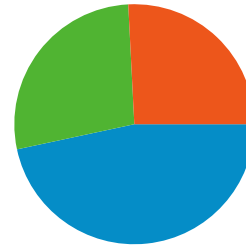

- Search Engines
  347.00 (46.64%)
- Referring Sites
  205.00 (27.55%)
- Direct Traffic
  192.00 (25.81%)

Top Traffic Sources

Sources	Visits	% visits
google (organic)	275	36.96%
(direct) ((none))	192	25.81%
blogger.com (referral)	76	10.22%
aol (organic)	45	6.05%
uk.f860.mail.yahoo.com	24	3.23%

Keywords	Visits	% visits
scgs	83	23.92%
southampton classical guitar	32	9.22%
graham cleaver	13	3.75%
scgs-guitar	10	2.88%
"southampton guitar society"	8	2.31%