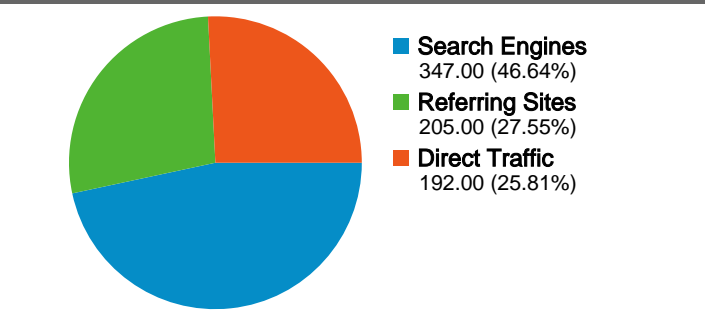

Traffic Sources Overview

Content Overview

Pages	Pageviews	% Pageviews
/	550	23.83%
/blog.htm	393	17.03%
/diary.htm	201	8.71%
/teachers.htm	129	5.59%
/concerts.htm	98	4.25%