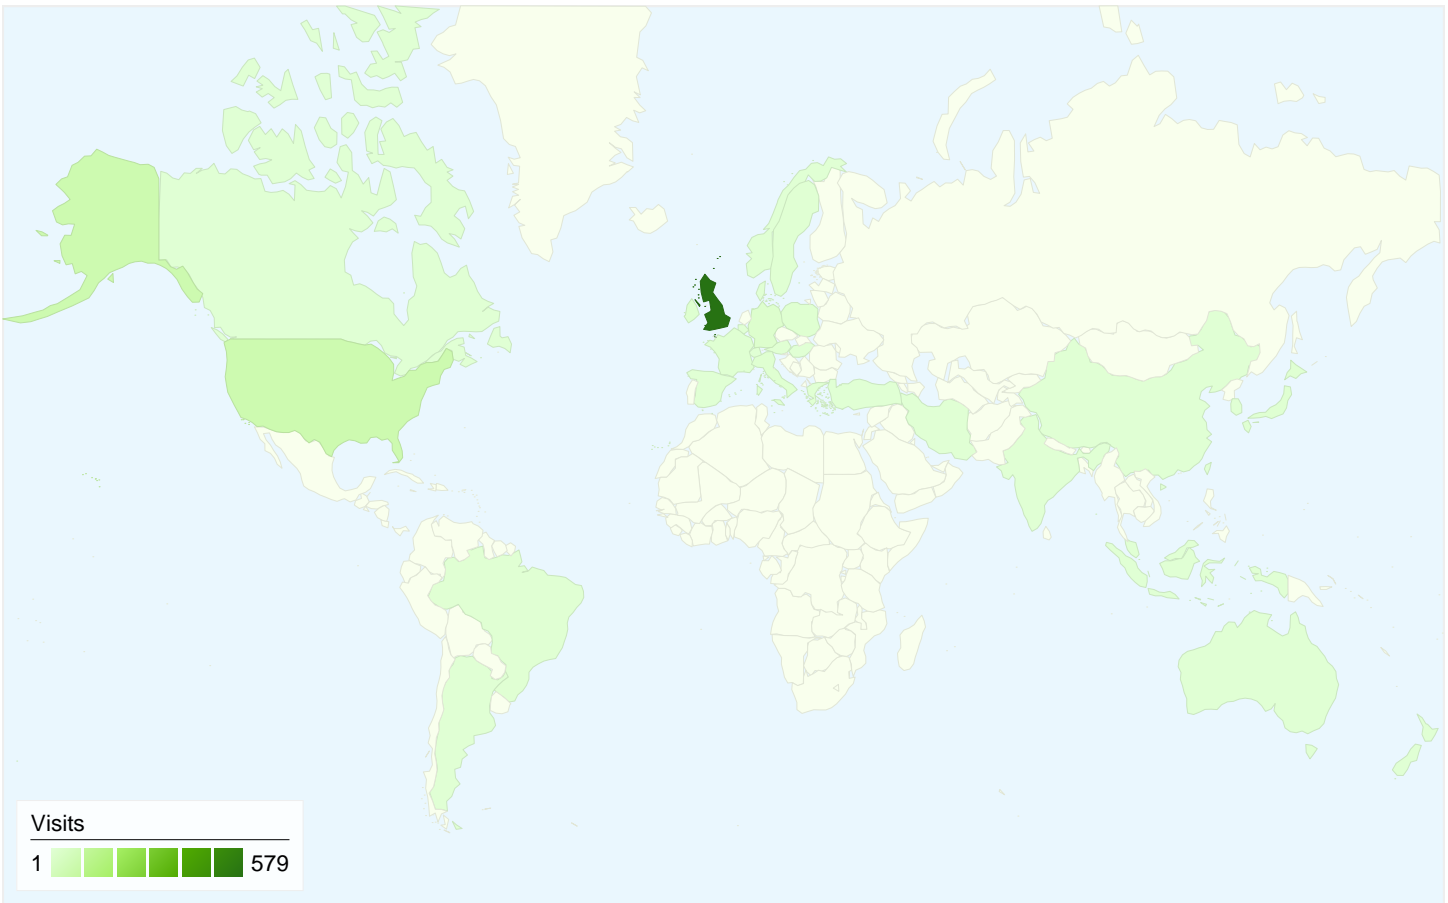

All traffic sources sent a total of 744 visits

-  25.81% Direct Traffic
-  27.55% Referring Sites
-  46.64% Search Engines

- Search Engines
347.00 (46.64%)
- Referring Sites
205.00 (27.55%)
- Direct Traffic
192.00 (25.81%)

744 visits came from 33 countries/territories

Site Usage

Visits	Pages/Visit	Avg. Time on Site	% New Visits	Bounce Rate	
744 % of Site Total: 100.00%	3.10 Site Avg: 3.10 (0.00%)	00:02:31 Site Avg: 00:02:31 (0.00%)	43.41% Site Avg: 43.41% (0.00%)	38.31% Site Avg: 38.31% (0.00%)	
Country/Territory	Visits	Pages/Visit	Avg. Time on Site	% New Visits	Bounce Rate
United Kingdom	579	3.38	00:03:06	37.13%	32.99%
United States	64	2.23	00:00:19	48.44%	40.62%
Germany	14	4.50	00:01:28	21.43%	14.29%
Singapore	12	1.00	00:00:00	100.00%	100.00%
Ireland	9	1.00	00:00:00	100.00%	100.00%
Poland	7	1.29	00:00:02	28.57%	85.71%
Italy	7	1.86	00:00:11	85.71%	71.43%
France	6	3.00	00:01:19	66.67%	16.67%
Japan	5	1.00	00:00:00	100.00%	100.00%
Greece	4	2.00	00:00:46	75.00%	75.00%