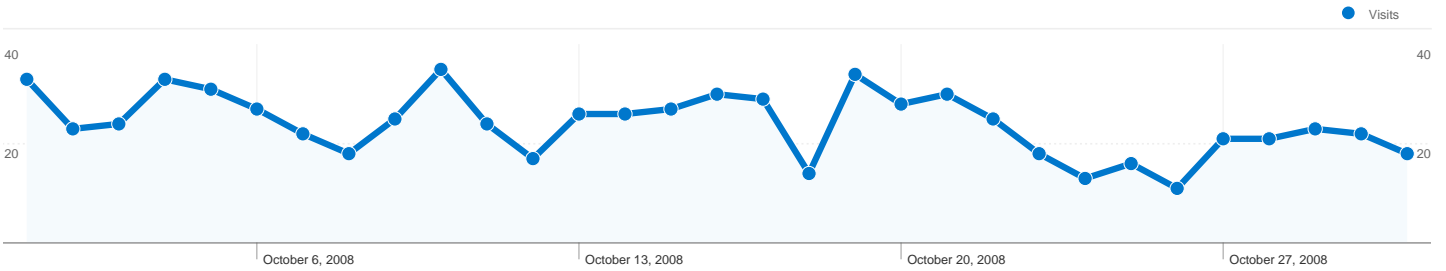

Site Usage

744 Visits

38.31% Bounce Rate

2,308 Pageviews

00:02:31 Avg. Time on Site

3.10 Pages/Visit

43.41% % New Visits

Visitors Overview

 **744** Visits

 **378** Absolute Unique Visitors

 **2,308** Pageviews

 **3.10** Average Pageviews

 **00:02:31** Time on Site

 **38.31%** Bounce Rate

 **43.41%** New Visits

Technical Profile

All traffic sources sent a total of 744 visits

-  25.81% Direct Traffic
-  27.55% Referring Sites
-  46.64% Search Engines

- Search Engines
347.00 (46.64%)
- Referring Sites
205.00 (27.55%)
- Direct Traffic
192.00 (25.81%)

744 visits came from 33 countries/territories

Site Usage

Visits	Pages/Visit	Avg. Time on Site	% New Visits	Bounce Rate	
744 % of Site Total: 100.00%	3.10 Site Avg: 3.10 (0.00%)	00:02:31 Site Avg: 00:02:31 (0.00%)	43.41% Site Avg: 43.41% (0.00%)	38.31% Site Avg: 38.31% (0.00%)	
Country/Territory	Visits	Pages/Visit	Avg. Time on Site	% New Visits	Bounce Rate
United Kingdom	579	3.38	00:03:06	37.13%	32.99%
United States	64	2.23	00:00:19	48.44%	40.62%
Germany	14	4.50	00:01:28	21.43%	14.29%
Singapore	12	1.00	00:00:00	100.00%	100.00%
Ireland	9	1.00	00:00:00	100.00%	100.00%
Poland	7	1.29	00:00:02	28.57%	85.71%
Italy	7	1.86	00:00:11	85.71%	71.43%
France	6	3.00	00:01:19	66.67%	16.67%
Japan	5	1.00	00:00:00	100.00%	100.00%
Greece	4	2.00	00:00:46	75.00%	75.00%