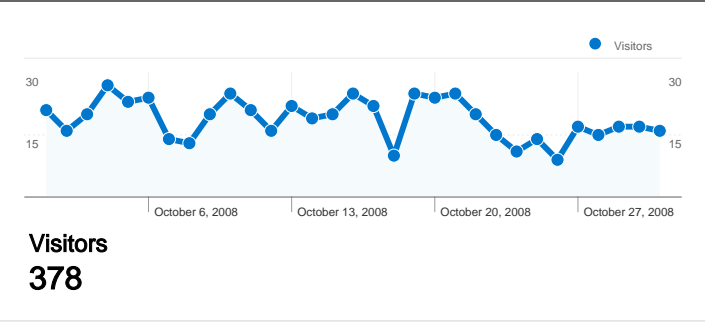

Site Usage

744 Visits

38.31% Bounce Rate

2,308 Pageviews

00:02:31 Avg. Time on Site

3.10 Pages/Visit

43.41% % New Visits

Visitors Overview

All traffic sources sent a total of 744 visits

-  25.81% Direct Traffic
-  27.55% Referring Sites
-  46.64% Search Engines

- Search Engines
347.00 (46.64%)
- Referring Sites
205.00 (27.55%)
- Direct Traffic
192.00 (25.81%)

744 visits came from 33 countries/territories

Site Usage

Visits	Pages/Visit	Avg. Time on Site	% New Visits	Bounce Rate	
744 % of Site Total: 100.00%	3.10 Site Avg: 3.10 (0.00%)	00:02:31 Site Avg: 00:02:31 (0.00%)	43.41% Site Avg: 43.41% (0.00%)	38.31% Site Avg: 38.31% (0.00%)	
Country/Territory	Visits	Pages/Visit	Avg. Time on Site	% New Visits	Bounce Rate
United Kingdom	579	3.38	00:03:06	37.13%	32.99%
United States	64	2.23	00:00:19	48.44%	40.62%
Germany	14	4.50	00:01:28	21.43%	14.29%
Singapore	12	1.00	00:00:00	100.00%	100.00%
Ireland	9	1.00	00:00:00	100.00%	100.00%
Poland	7	1.29	00:00:02	28.57%	85.71%
Italy	7	1.86	00:00:11	85.71%	71.43%
France	6	3.00	00:01:19	66.67%	16.67%
Japan	5	1.00	00:00:00	100.00%	100.00%
Greece	4	2.00	00:00:46	75.00%	75.00%

Pages on this site were viewed a total of 2,308 times

2,308 Pageviews

1,860 Unique Views

38.31% Bounce Rate

Top Content

Pages	Pageviews	% Pageviews
/	550	23.83%
/blog.htm	393	17.03%
/diary.htm	201	8.71%
/teachers.htm	129	5.59%
/concerts.htm	98	4.25%