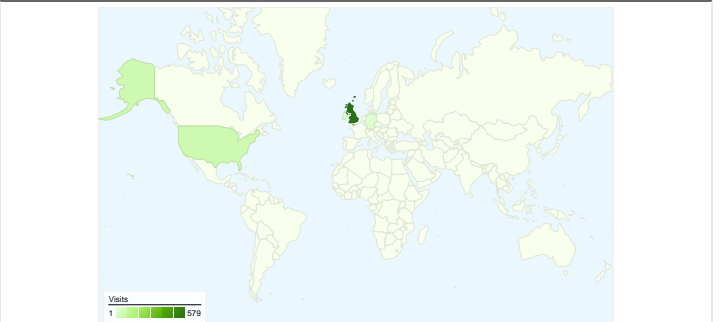

Site Usage

744 Visits

38.31% Bounce Rate

2,308 Pageviews

00:02:31 Avg. Time on Site

3.10 Pages/Visit

43.41% % New Visits

Visitors Overview

Map Overlay world

Traffic Sources Overview

Content Overview

Pages	Pageviews	% Pageviews
/	550	23.83%
/blog.htm	393	17.03%
/diary.htm	201	8.71%
/teachers.htm	129	5.59%
/concerts.htm	98	4.25%

378 people visited this site

All traffic sources sent a total of 744 visits

-  25.81% Direct Traffic
-  27.55% Referring Sites
-  46.64% Search Engines

- Search Engines
347.00 (46.64%)
- Referring Sites
205.00 (27.55%)
- Direct Traffic
192.00 (25.81%)

744 visits came from 33 countries/territories

Site Usage

Visits	Pages/Visit	Avg. Time on Site	% New Visits	Bounce Rate	
744 % of Site Total: 100.00%	3.10 Site Avg: 3.10 (0.00%)	00:02:31 Site Avg: 00:02:31 (0.00%)	43.41% Site Avg: 43.41% (0.00%)	38.31% Site Avg: 38.31% (0.00%)	
Country/Territory	Visits	Pages/Visit	Avg. Time on Site	% New Visits	Bounce Rate
United Kingdom	579	3.38	00:03:06	37.13%	32.99%
United States	64	2.23	00:00:19	48.44%	40.62%
Germany	14	4.50	00:01:28	21.43%	14.29%
Singapore	12	1.00	00:00:00	100.00%	100.00%
Ireland	9	1.00	00:00:00	100.00%	100.00%
Poland	7	1.29	00:00:02	28.57%	85.71%
Italy	7	1.86	00:00:11	85.71%	71.43%
France	6	3.00	00:01:19	66.67%	16.67%
Japan	5	1.00	00:00:00	100.00%	100.00%
Greece	4	2.00	00:00:46	75.00%	75.00%